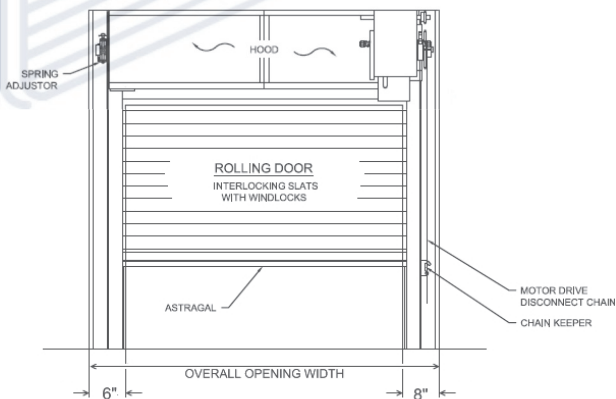

ROLL UP DOORS MOUNTING TYPES

FACE OF WALL

TO CONCRETE - Z GUIDE

TO STEEL - E GUIDE

BETWEEN JAMB

* The previously shown mounting types are standard application of the product, they are intent to illustrate the versatility of the product. For more options or for a specific requirement, please contact our Customer Service.