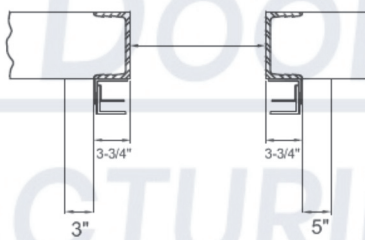

ROLL UP DOORS MOUNTING TYPES

FACE OF WALL

TO CONCRETE - Z GUIDE

TO STEEL - E GUIDE

BETWEEN JAMB

* The previously shown mounting types are standard application of the product, they are intent to illustrate the versatility of the product. For more options or for a specific requirement, please contact our Customer Service.