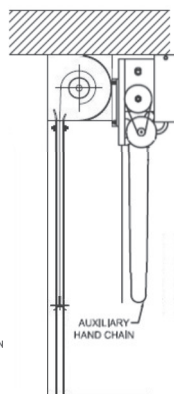

Hood

24ga. Galvanized Hexagonal shaped.

Operation Types

Manual push up, Chain hoist and Motor operation.

Available Motor's accessories

Photocells (standard), light curtain, sensing edges, loop detectors, key-switch, wireless key-pad, remote controls, strobe lights, interlock switch, personalized control panels and more.

ROLL UP DOORS MOUNTING TYPES

FACE OF WALL

TO CONCRETE - Z GUIDE

TO STEEL - E GUIDE

BETWEEN JAMB

* The previously shown mounting types are standard application of the product, they are intent to illustrate the versatility of the product. For more options or for a specific requirement, please contact our Customer Service.