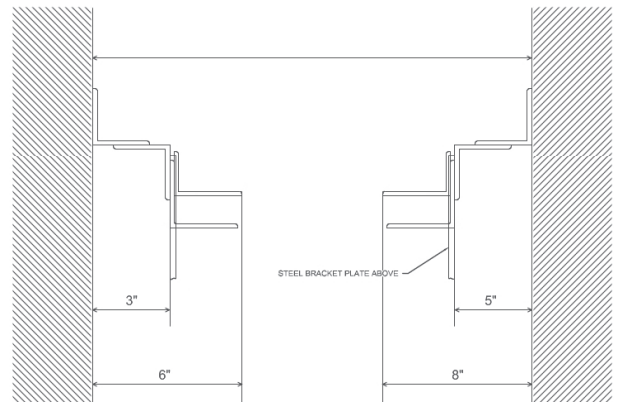

ROLL UP DOORS MOUNTING TYPES

FACE OF WALL

TO CONCRETE - Z GUIDE

TO STEEL - E GUIDE

BETWEEN JAMB

* The previously shown mounting types are standard application of the product, they are intent to illustrate the versatility of the product. For more options or for a specific requirement, please contact our Customer Service.