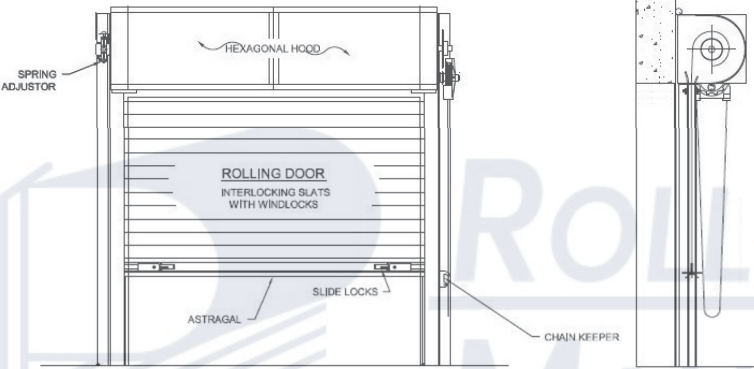

ROLL UP DOORS MOUNTING TYPES

FACE OF WALL

TO CONCRETE - Z GUIDE

TO STEEL - E GUIDE

BETWEEN JAMB

* The previously shown mounting types are standard application of the product, they are intent to illustrate the versatility of the product. For more options or for a specific requirement, please contact our Customer Service.