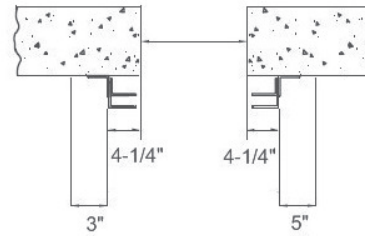

Size

Up to 14' wide x 14' high

Materials

Galvanized Steel and Stainless Steel on wind rated products, or Aluminum for not wind rated.

Slat Gauges and Profile

24 ga. in flat profile.

Finish

Galvanized, White and Grey. Custom colors available.

ROLL UP DOORS MOUNTING TYPES

FACE OF WALL

TO CONCRETE - Z GUIDE

TO STEEL - E GUIDE

BETWEEN JAMB

* The previously shown mounting types are standard application of the product, they are intent to illustrate the versatility of the product. For more options or for a specific requirement, please contact our Customer Service.